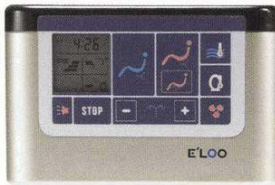

joy with Hi-Tech, new attitude of comfort.

BS-52 Series
Computerized BIDET-TOILET Seat

joy with Hi-Tech, new attitude of comfort.

BS5212/ BS5222

Computerized BIDET-TOILET Seat

Family / Lady warm-water cleaning

3 levels temperature controlled warm-air dryer

SPA pulsating cleanse

Wireless remote control

Nozzles auto-cleaning

3 levels temperature controlled warm seat

Programmable powersave

Gentle closing seat and lid

Compact design to fit 97% of home toilets

Easy installation

Feature	Model	BS5212	BS5222
Controls		Wireless remote control (wall mounted or hand operated)	
Power supply		AC 100V~120V / AC 200V~240V, 50/60 Hz	
Max.power consumption		900 W	
Tap water pressure		0.5 ~ 7.5kgf/cm ²	
Electricity consumption		1.5 kwh/day	
Warm seat	Temperature	3 levels adjustable / 35° C - 40° C	
	Safety device	Temp Fuse	
Warm-water cleaning	Temperature	3 levels adjustable / 35° C - 40° C	
	Maximum spray volume	Approx. 1 liter / min	
Warm-air dryer	Safety device	Temp fuse, sensor switch	
	Tank capacity	Approx. 1 liter	
	Temperature	3 levels adjustable	
	Safety device	Temp fuse	
Powersave		2~10hrs adjustable powersave	
Electricity safety protection		15 mA	
Power cord length		1.2 M	
Product dimension		480 L * 380 W * 160 H mm	510 L * 380 W * 160 H mm
Product weight		4.0 kgs (net weight)	4.5 kgs (net weight)