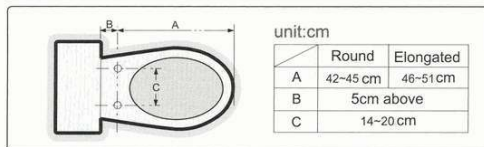

Compatible toilet dimensions

E'LOO

Computerized Bidet · Toilet Seat

Sole agent Benelux 便ざ民 Benjamin

13-21 ISHIBANE-CHO NISHINOMIYA-CITY HYOGO 662-0074 JAPAN

TEL +81-80-3769-6505

E-MAIL info@benzamin.jp

<http://www.benzamin.jp>